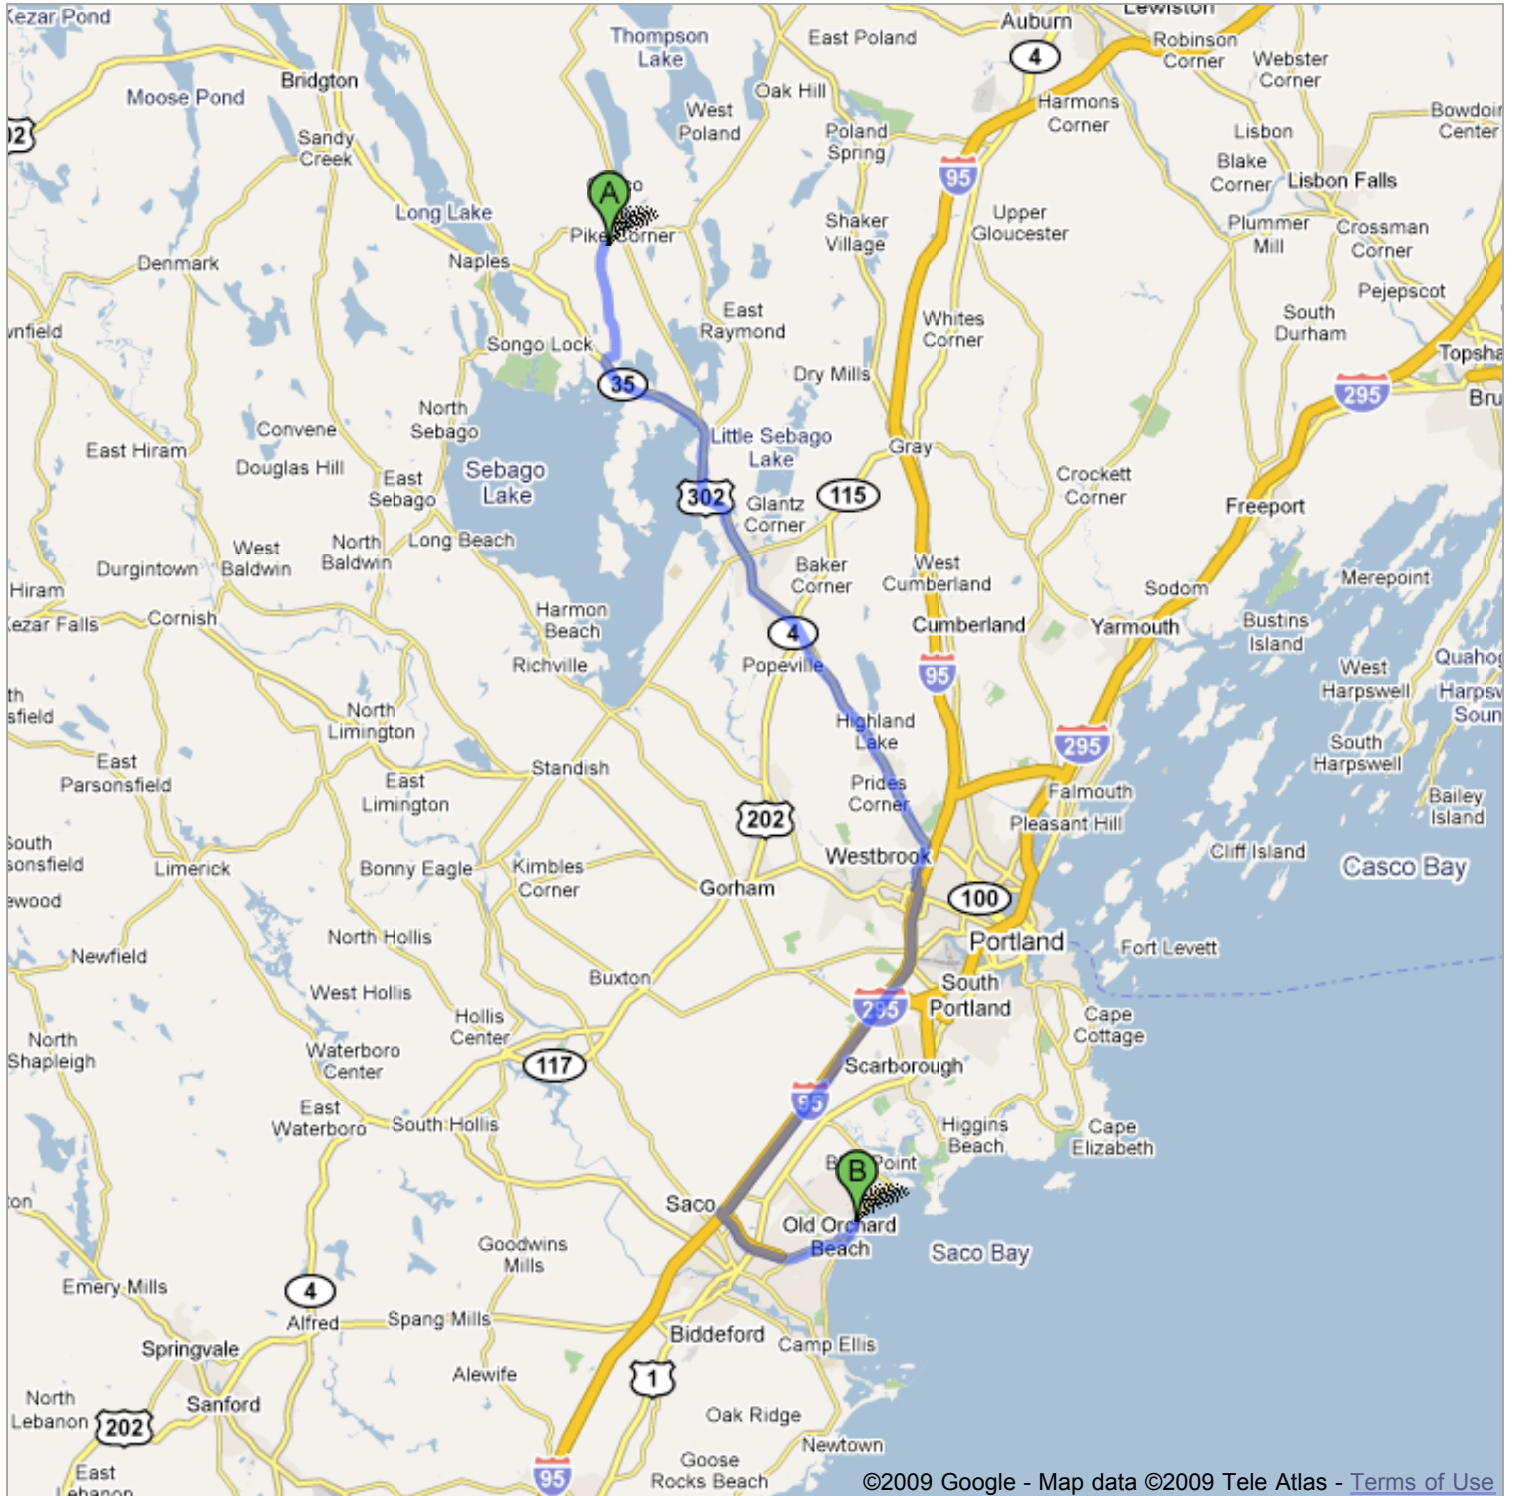

# Directions to 126 E Grand Ave, Old Orchard Beach, ME 04064

43.7 mi – about 1 hour 5 mins

**Save trees. Go green!**  
 Download Google Maps on your phone at [google.com/gmm](http://google.com/gmm)

©2009 Google - Map data ©2009 Tele Atlas - Terms of Use

 967 Quaker Ridge Rd, ME 04015

1. Head **south** on **Quaker Ridge Rd** toward **Pole Line Rd** go 3.7 mi  
total 3.7 mi  
About 9 mins
-  2. Turn **right** at **Brown Ave** go 0.4 mi  
total 4.1 mi  
About 1 min
-  3. Turn **left** at **ME-35/Roosevelt Trail/US-302** go 11.5 mi  
total 15.6 mi  
Continue to follow Roosevelt Trail/US-302  
About 16 mins
-  4. At the traffic circle, take the **2nd** exit and stay on **Roosevelt Trail/US-302** go 8.3 mi  
total 23.9 mi  
Continue to follow US-302  
About 10 mins
-  5. Turn **right** at **Riverside St** go 1.5 mi  
total 25.4 mi  
About 3 mins
-  6. Turn **left** at **Larrabee Rd** go 453 ft  
total 25.5 mi  
**Toll road**  
About 1 min
-  7. Merge onto **I-95 S/Maine Turnpike** via the ramp to **Kittery/Boston/Old Orchard Beach** go 12.3 mi  
total 37.8 mi  
**Toll road**  
About 12 mins
-  8. Take exit **36** to merge onto **I-195 E** toward **Saco/Old Orchard Beach** go 3.0 mi  
total 40.8 mi  
About 5 mins
-  9. Continue straight onto **ME-5/Ocean Park Rd** go 2.0 mi  
total 42.8 mi  
Continue to follow ME-5  
About 5 mins
-  10. Turn **right** at **ME-5/Old Orchard St** go 0.2 mi  
total 43.0 mi
-  11. Turn **left** at **E Grand Ave/ME-9** go 0.7 mi  
total 43.7 mi  
About 2 mins

 126 E Grand Ave, Old Orchard Beach, ME 04064

These directions are for planning purposes only. You may find that construction projects, traffic, weather, or other events may cause conditions to differ from the map results, and you should plan your route accordingly. You must obey all signs or notices regarding your route.

Map data ©2009 , Tele Atlas