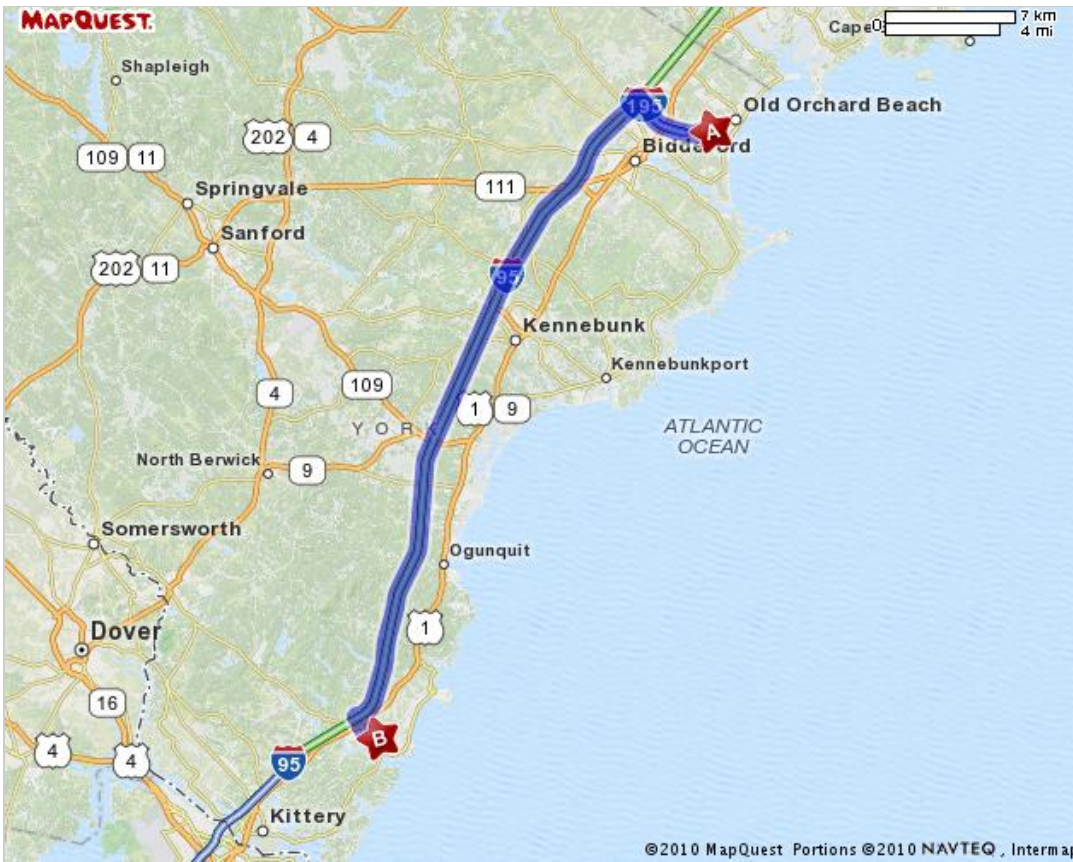

Notes

These are the directions to the Museums of Old York

Trip to 3 Lindsay Rd

York, ME 03909-1013

33.74 miles - about 40 minutes

168 Saco Ave, Old Orchard Beach, ME 04064-1620

1. Start out going **WEST** on **SACO AVE / ME-5** toward **HOLLAND AVE**. Continue to follow **ME-5 W**. go 0.9 mi

2. Stay **STRAIGHT** to go onto **I-195 W** (Portions toll). go 2.2 mi

3. Merge onto **I-95 S / GOLD STAR MEMORIAL HWY / MAINE TURNPIKE** via the exit on the **LEFT** toward **KITTERY** (Portions toll). go 28.8 mi

4. Take **EXIT 7** toward **US-1 / YORKS / ME-91 / THE BERWICKS**. go 0.3 mi

5. Turn **LEFT**. go 0.4 mi

6. Turn **SLIGHT RIGHT** onto **US-1 / BLUE STAR MEMORIAL HWY**. go 0.3 mi

7. Turn **LEFT** onto **US-1A / YORK ST**. go 0.8 mi

8. Turn **RIGHT** onto **LINDSAY RD**. go 0.0 mi

9. **3 LINDSAY RD** is on the **RIGHT**. go 0.0 mi

3 Lindsay Rd, York, ME 03909-1013

Total Travel Estimate : 33.74 miles - about 40 minutes

Route Map [Hide](#)