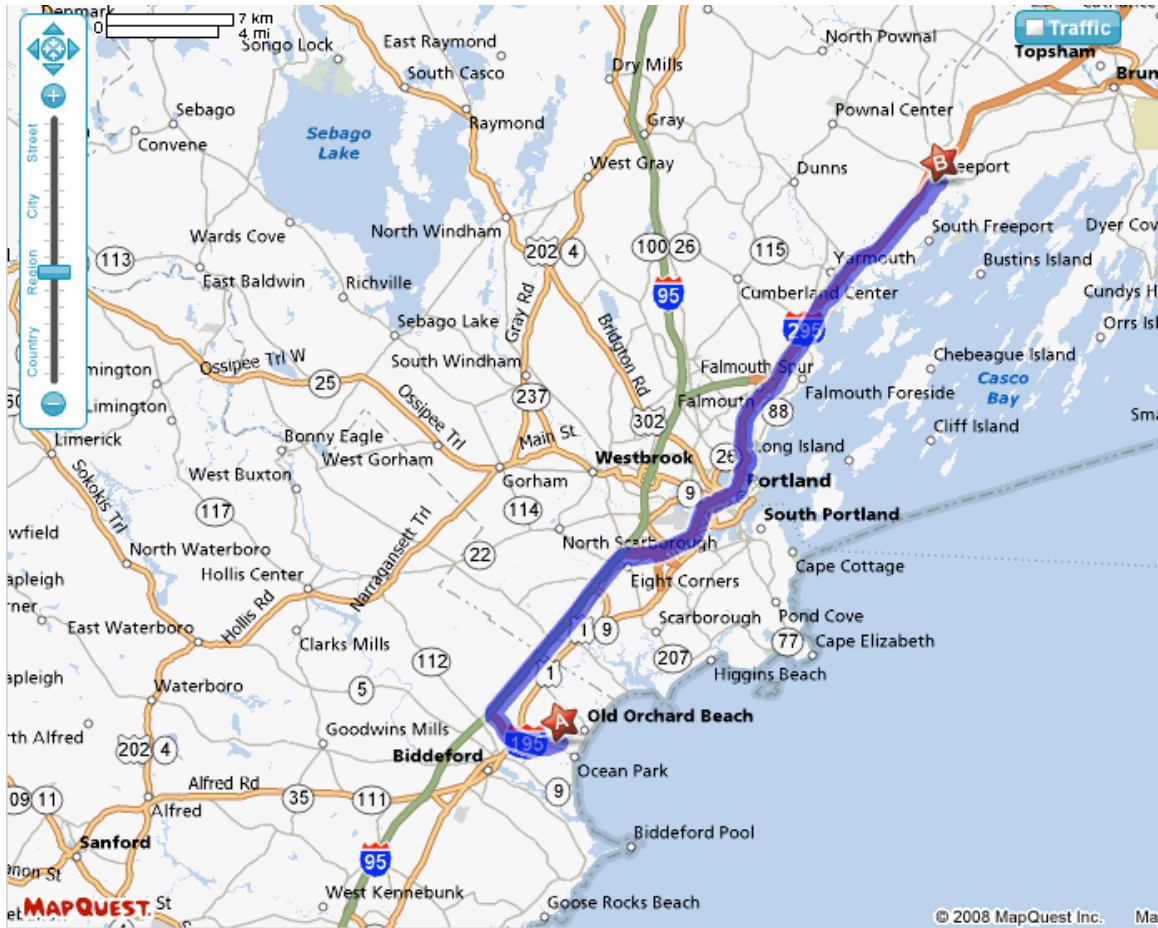

# Freeport Shopping tour

▼ Directions from A to B:

	1: Start out going WEST on SACO AVE/ME-5 toward HOLLAND AVE. Continue to follow ME-5 W.	0.9 mi
	2: Stay STRAIGHT to go onto I-195 W (Portions toll).	2.2 mi
	3: Merge onto I-95 N/GOLD STAR MEMORIAL HWY/MAINE TURNPIKE toward PORTLAND (Portions toll).	8.4 mi
	4: Merge onto I-295 N via EXIT 44 toward SOUTH PORTLAND/DOWNTOWN PORTLAND (Portions toll).	20.3 mi
	5: Take the DESERT RD exit, EXIT 20, toward FREEPORT.	0.4 mi
	6: Turn RIGHT onto DESERT RD.	0.1 mi
	7: Turn LEFT onto US-1/BLUE STAR MEMORIAL HWY/LOWER MAIN ST. Continue to follow US-1/BLUE STAR MEMORIAL HWY.	1.3 mi
	8: End at Freeport, ME	

Estimated Time: 39 minutes Estimated Distance: 33.53 miles